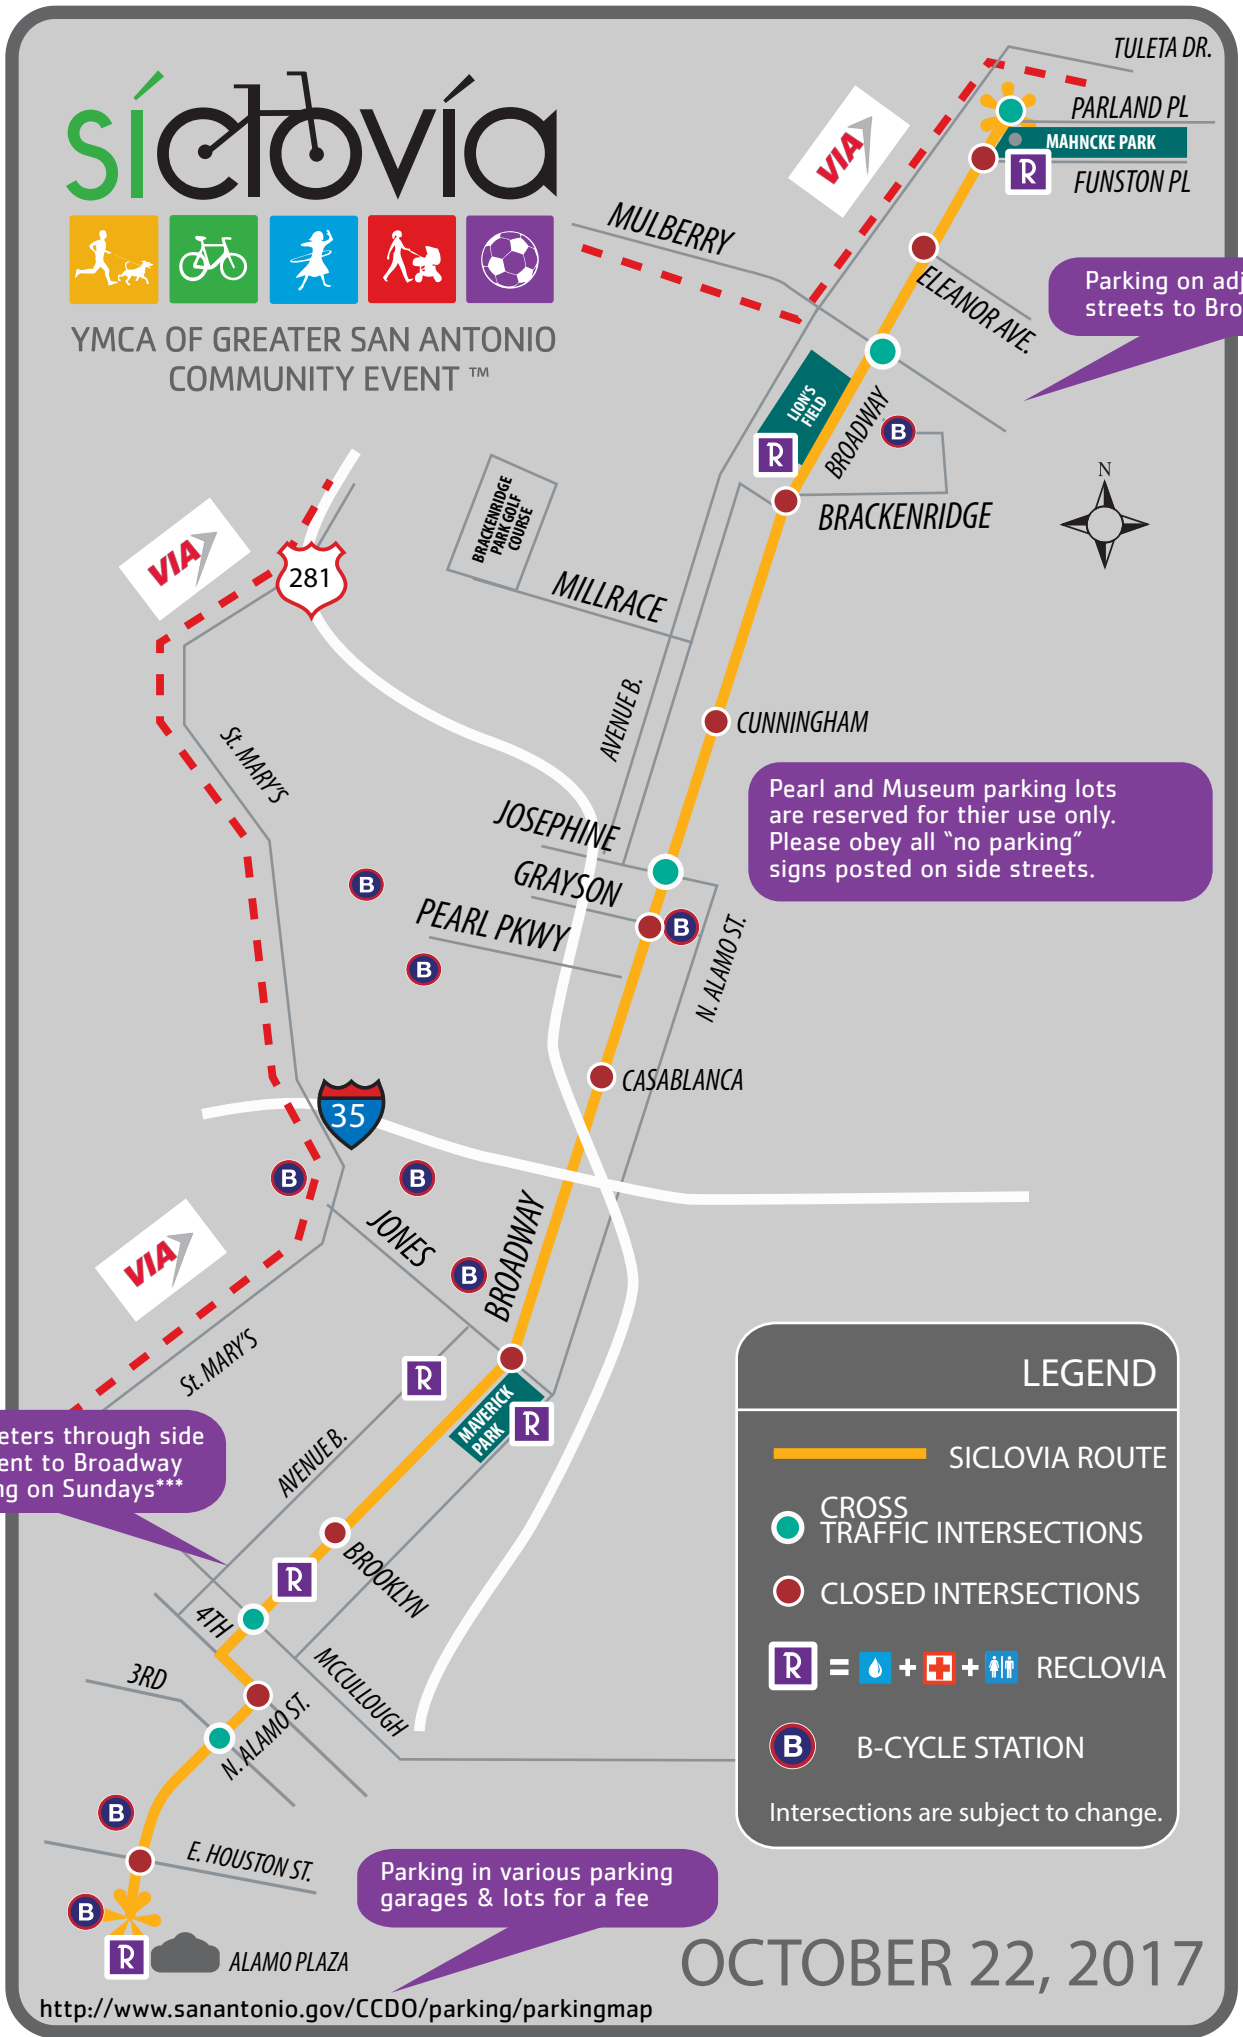

Síclovia

YMCA OF GREATER SAN ANTONIO
COMMUNITY EVENT™

Parking on adjacent streets to Broadway

Pearl and Museum parking lots are reserved for their use only. Please obey all "no parking" signs posted on side streets.

Parking on meters through side streets adjacent to Broadway
Free Parking on Sundays

Parking in various parking garages & lots for a fee

LEGEND

- SICLOVIA ROUTE
- CROSS TRAFFIC INTERSECTIONS
- CLOSED INTERSECTIONS
- = + + RECLOVIA
- B-CYCLE STATION

Intersections are subject to change.

OCTOBER 22, 2017